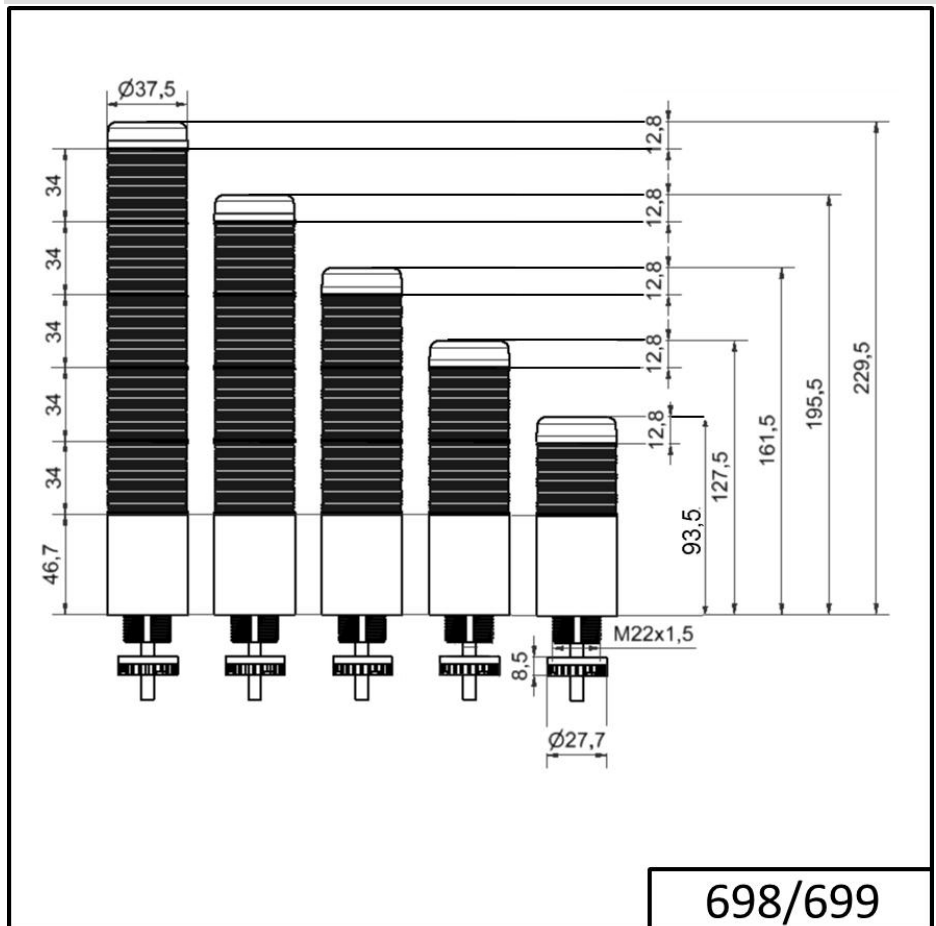

Completely pre-assembled Signal Towers / KOMPAKT 37
K37 plug EM Pulse tone 24VAC/DC YE/RD

Volume/dB(max) at 1m distance	85,0 dB (A)
Acoustic signal image	Pulse tone
Audio frequency	2900 Hz
Acoustic service life	5,000 h minimum

DRAWING

For additional installation and mounting information, refer to the appropriate user guide at www.werma.com. This printed copy is for information only and is subject to alteration.